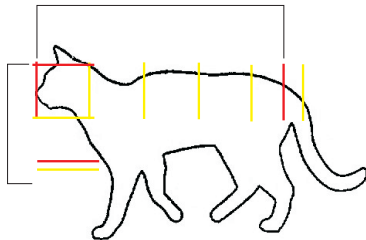

# Head to Body Length and Height Ratio of Puma vs. Domestic Cat by Fred W. Scott

## Puma

H:HBL Ratio = 1:5.85.

H:HBH  
Ratio =  
1:2.45

Drawing by Joseph A. Lankalis

## Domestic Cat

H:HBL Ratio = 1:4.6

H:HBH  
Ratio =  
1:1.8

Drawing by Joseph A. Lankalis